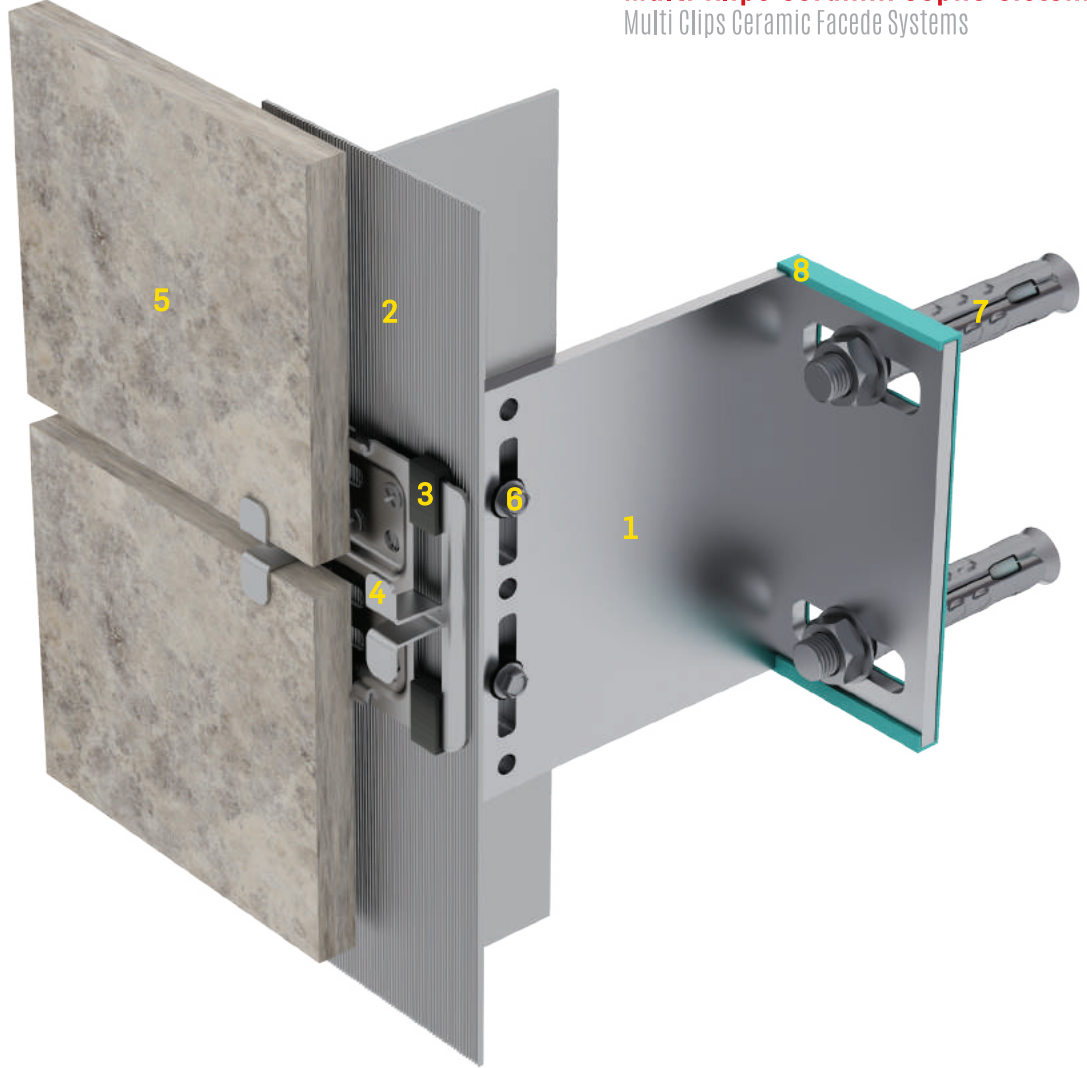

# klipsli seramik cephe sistem profilleri

## ceramic cladding clip-on system profiles

### Multi Klips Seramik Cephe Sistemi

Multi Clips Ceramic Facede Systems

1. L Braket  
1. L Bracket
2. T Profil  
2. T Profile
3. TPE Fitol  
3. TPE Seal
4. 4'lü Multi Klips  
4. Multi Clips with 4 head
5. Seramik & Taş  
5. Ceramic & Stone
6. Trapez Vida  
6. Trapeze Screw
7. Çelik Dübhel  
7. Steel Anchor
8. Opsiyonel Termal Bariyer  
8. Optional Thermal Breaker

4'lü Multi Klips  
Multi Clips with 4 head

2'li Multi Klips Düşey  
Vertical Multi Clips with 2 head

2'li Multi Klips Yatay  
Horizontal Multi Clips with 2 head

Tekli Klips  
Single Clips