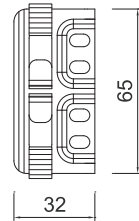

### Multi Klips Seramik Cephe Sistemi

Multi Clips Ceramic Facede Systems

1. L Braket  
1. L Bracket
2. T Profil  
2. T Profile
3. TPE Fitol  
3. TPE Seal
4. 4'lü Multi Klips  
4. Multi Clips with 4 head
5. Seramik & Taş  
5. Ceramic & Stone
6. Trapez Vida  
6. Trapeze Screw
7. Çelik Dübhel  
7. Steel Anchor
8. Opsiyonel Termal Bariyer  
8. Optional Thermal Breaker

4'lü Multi Klips  
Multi Clips with 4 head

2'li Multi Klips Düşey  
Vertical Multi Clips with 2 head

2'li Multi Klips Yatay  
Horizontal Multi Clips with 2 head

Tekli Klips  
Single Clips